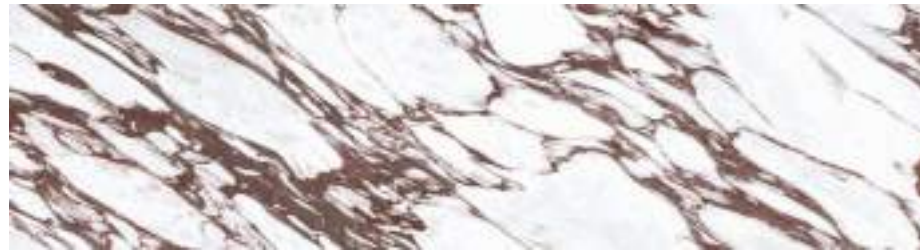

QUARRY WHITE

VIOLA VINO

Click/Scan

SIZE
790X3000MM

THICKNESS
15MM

BODY COLOR
WHITE

FINISH
ULTRA GLEAM

COVERAGE
25.51 Sqft

WEIGHT
86 Kgs