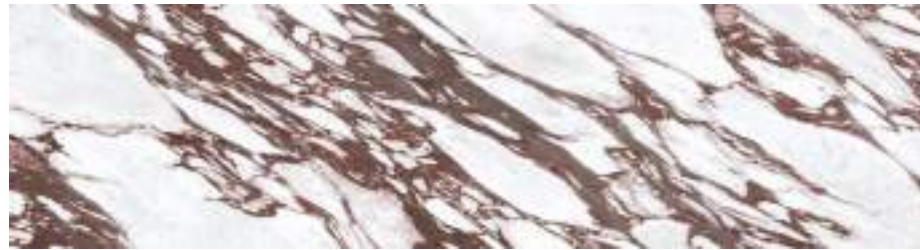

QUARRY WHITE

VIOLA VINO

Click/Scan

SIZE
790X3000MM

THICKNESS
15MM

BODY COLOR
WHITE

FINISH
ULTRA GLEAM

COVERAGE
25.51 Sqft

WEIGHT
86 Kgs