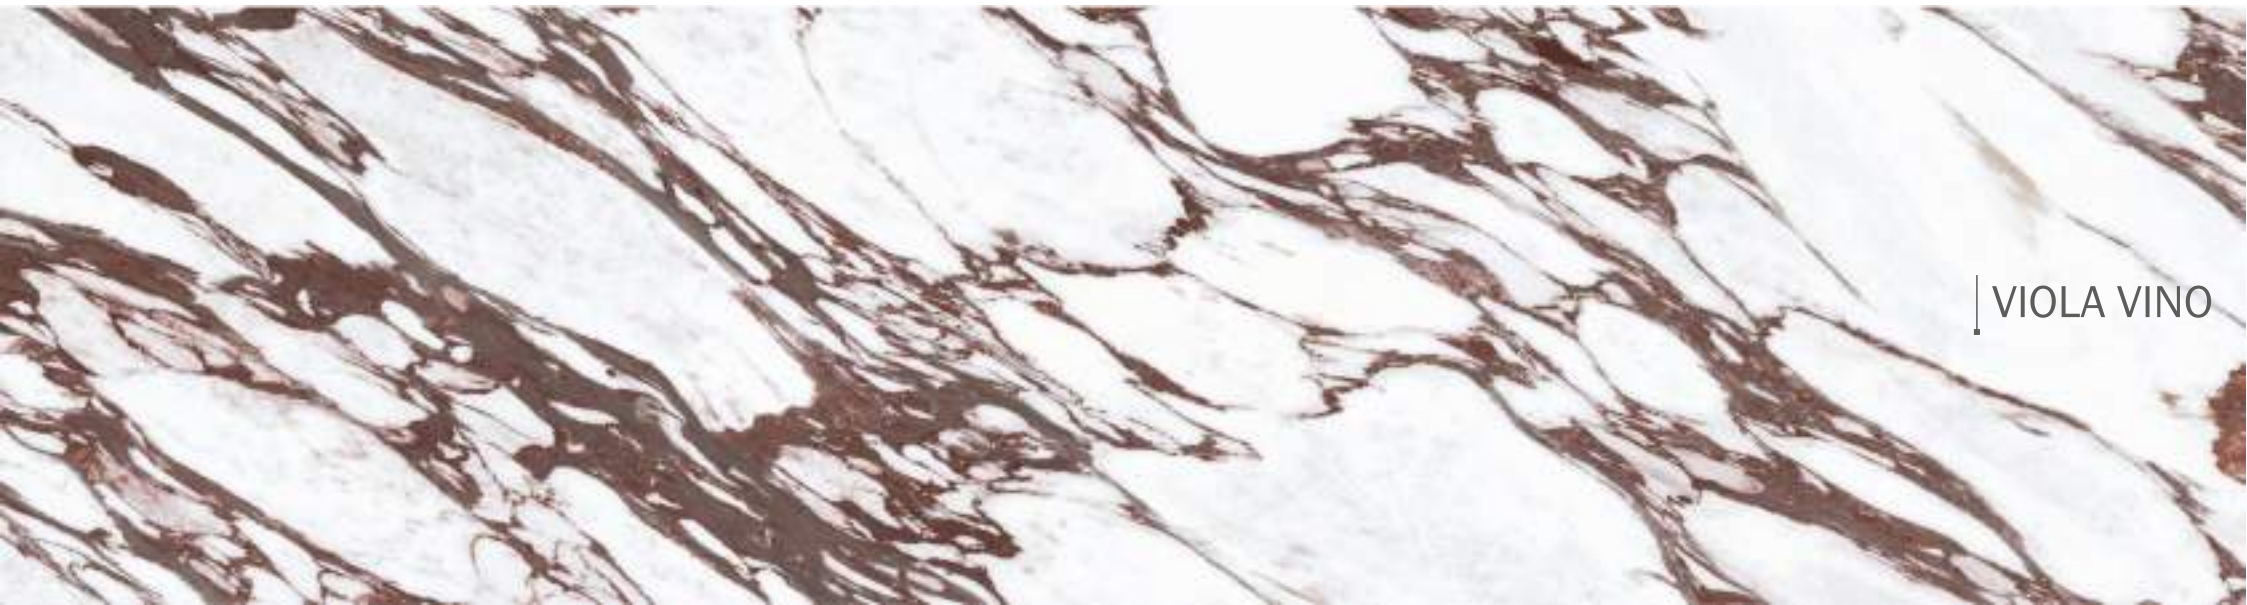

SIZE
790X3000MM

THICKNESS
15MM

BODY COLOR
WHITE

FINISH
ULTRA GLEAM

COVERAGE
25.51 Sqft

WEIGHT
86 Kgs

2
Random

| VIOLA VINO